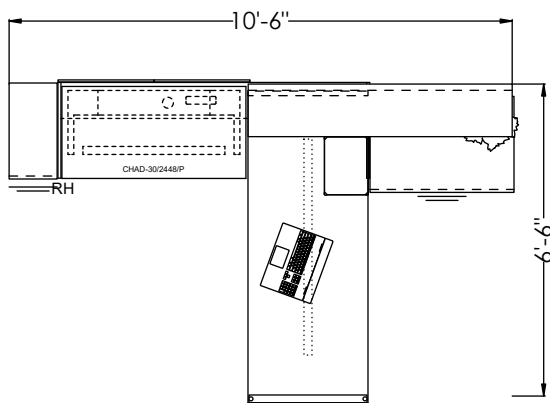

CALIBRATE PRIVATE OFFICE[®]

CBCGTYP001

AIS | IDEA STARTERS

#Part Number	Description	Quantity	Ext. List
1X-CHARPA302448	Cbx Cntilvr Hat 24Dx48W W/ Rh Runoff 30D W/ Pwr W/ Access	1	\$7,106.00
2X-LSWM526612H	CBX Wall Mounted L Shelf Horizontal 52Hx66Wx12D	1	\$1,442.00
3X-PLAT2D3624	Cbx Full Depth Lat Bf 24dx21hx36w	1	\$3,048.00
4X-PTBFCR7412	CBX BF PED TOWER WITH CUPBOARD HINGE RIGHT 24DX74H	1	\$3,206.00
5X-SODO287830	CBX O-LEG Stack-On Desk 28"h X 78"w X 30"d	1	\$1,700.00
6X-TACKPW5324	Cbx Tackboard Wall Mount 53hx24w	2	\$2,014.00
Total List			\$18,516.00