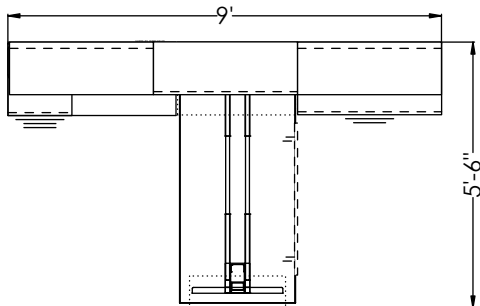

CALIBRATE PRIVATE OFFICE[®]

CBCGTYP002

AIS | IDEA STARTERS

#	Part Number	Description	Quantity	Ext. List
1	X-2HSE3066	CBX HA E 2-Leg base with WS SQ Edge 30d x 66w	1	\$3,226.00
2	X-BBFPFS18	Cbx Full Depth Bbf Ped 18dx28hx16w	1	\$1,776.00
3	X-CDWM323614	Cb Wall Mounted Cabinet Double Height 14dx32hx36w	1	\$2,286.00
4	X-HATM1254	Cbx Suspended Hat Modesty 12h For 54w (38 Actual)	1	\$789.00
5	X-HBBCE3018	CBX HAT Base E Bookcase No Side Access 21h x 30w x 18d	1	\$2,056.00
6	X-HBE24	CBX HAT BASE E 24"	1	\$1,510.00
7	X-LSWM323612	CBX Wall Mounted L Shelf Vertical 32Hx36Wx12D	2	\$2,102.00
8	X-PLAT2D3618	Cbx Full Depth Lat Bf 18dx21hx36w	1	\$2,828.00
9	X-TACKWM2042	Cbx Tackboard Wall Mount 20hx42w	1	\$827.00
10	X-TACKWM2866	Cbx Tackboard Wall Mount 28hx66w	1	\$1,037.00
11	A-DO	Desktop Organizer - White	1	\$875.00
12	W-WS1842	Worksurface Rect 18"D X 42"W X 1 1/8"Th	1	\$516.00
13	WFS-FLSPF1E12	FLSP F - Female 1 End - 12D	1	\$456.00
14	WFS-FLSPMEF12	FLSP A - Male 1 End Flush - 12D	1	\$454.00