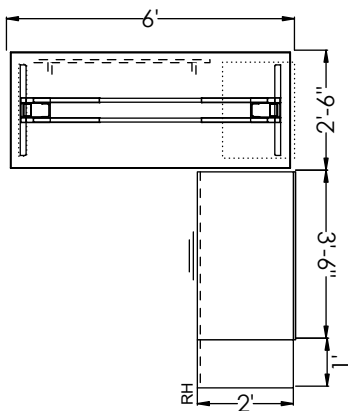

CALIBRATE PRIVATE OFFICE[®]

CBCGTYP006

AISS | IDEA STARTERS

#Part Number	Description	Quantity	Ext. List
1T-SFSS-V2	Calibrate HAT Single Foot Kit 24" V2	1	\$213.00
2X-2HSE3072	CBX HA E 2-Leg base with WS SQ Edge 30d x 72w	1	\$3,251.00
3X-HATM1260	Cbx Suspended Hat Modesty 12h For 60w (44 Actual)	1	\$799.00
4X-HBBCE2418	CBX HAT E Base Bookcase No Side Access 21h x 24w x 18d	1	\$1,986.00
5X-PLAT2D4224	Cbx Full Depth Lat Bf 24dx21hx42w	1	\$3,213.00
6X-SDCR5024	Cbx Single Door Tower Hinge Right 24dx50hx12w	1	\$2,363.00
7X-TACKWM2842	Cbx Tackboard Wall Mount 28hx42w	1	\$878.00
Total List			\$12,703.00