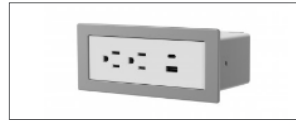

Ashley Uno

Ashley Duo

Ashley Trio

Ashley Series

- 1-3 outlets
- USB-A and USB-C ports
- Attaches under the worksurface
- Ashley 202 and Trio come standard with knock-outs for optional HDMI, RJ-45 or VGA inserts

RECESSED POWER

Recessed power can be added to any worksurface through a grommet or field installation.

Charger Dock 281 shown within a Divi workstation

Charger Dock 281

Wireless Charger Dock 150

Ashley Bezel

Charger Docks

- Power outlet and USB-A and USB-C
- Flat to surface

Wireless Charger Docks

- Wireless charging
- Flat to surface option
- Pop-up option with four USB-A ports

Ashley Bezel

- Features two AC outlets for high-power devices and USB-A and USB-C ports
- Unit comes with a 72" cord
- Bezel mount requires special surface (6" x 2.19" hole size, 1/2" - 1-1/2" surface thickness)
- Ashley 202 and Trio comes standard with knock-outs for optional HDMI, RJ-45 or VGA inserts