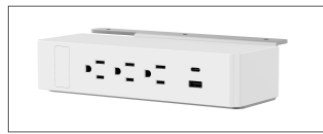

UNDERSURFACE MOUNTED

Undersurface mounted power attaches beneath the worktop, leaving more room for small workspaces.

Bella 1050 Undermount

Bella 1050 Undermount

- Attaches under the worksurface
- 1 USB-A and 1 USB-C ports
- 2 AC outlets

Ashley Uno

Ashley Duo

Ashley Trio

Ashley Series

- 1-3 outlets
- USB-A and USB-C ports
- Attaches under the worksurface
- Ashley 202 and Trio come standard with knock-outs for optional HDMI, RJ-45 or VGA inserts

Charger Dock 281

- (1) AC outlet, 125V 15A rating
- (1) 2.1A 5V USB-A port
- (1) 2.4A 5V USB-C port
- 10ft. 14AWG x 3C power cord, 15A rating

Wireless Charger Dock 150

- Wireless Charging
- Single DC 5V, 5A USB-A Pop-up (2.68" W)
- 8' cord
- Requires 3 3/32" diameter hole
- Black finish