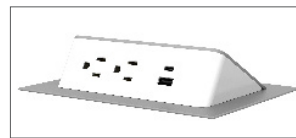

Charger Docks

- Power outlet and USB-A and USB-C
- Flat to surface

Wireless Charger Docks

- Wireless charging
- Flat to surface option
- Pop-up option with four USB-A ports

Ashley Bezel

- Features two AC outlets for high-power devices and USB-A and USB-C ports
- Unit comes with a 72" cord
- Bezel mount requires special surface (6" x 2.19" hole size, 1/2" - 1-1/2" surface thickness)
- Ashley 202 and Trio comes standard with knock-outs for optional HDMI, RJ-45 or VGA inserts

POP-UP POWER

Pop-up power can be added to any worksurface through simple field installation.

Ashley Duo Air shown within the LB Lounge Table

Ashley Duo Air

Ashley Duo Air

- Dual Power outlet
- USB-A and USB-C ports
- Flips up when in use, integrated into surface when not in use