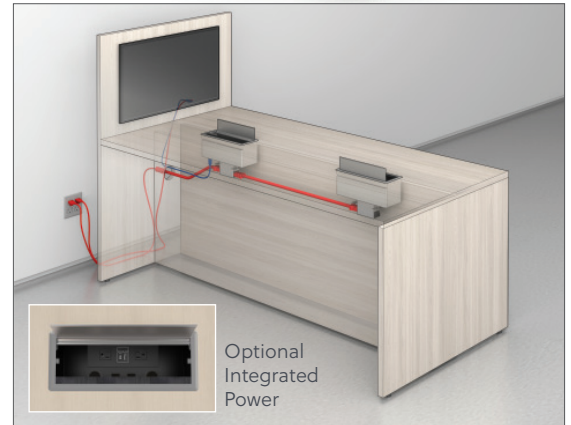

CALIBRATE[®] CONFERENCING

End Panel Tables

AIS

END PANEL TABLES – IT'S JUST THE BEGINNING.

Whether creating spaces for small group meetings or designing places for media sharing, the Calibrate Conferencing line ensures you have options to easily and comfortably support users.

The offering is expansive and includes a variety of options:

- Seated, counter, or standing height
- End panels can be flush or recessed
- Power and data can be easily integrated
- Monitors can be mounted on some elements for media sharing
- Storage offered on some elements
- Standard with all Calibrate Series laminates
- Standard with 2mm edge
- Full or half height modesty options