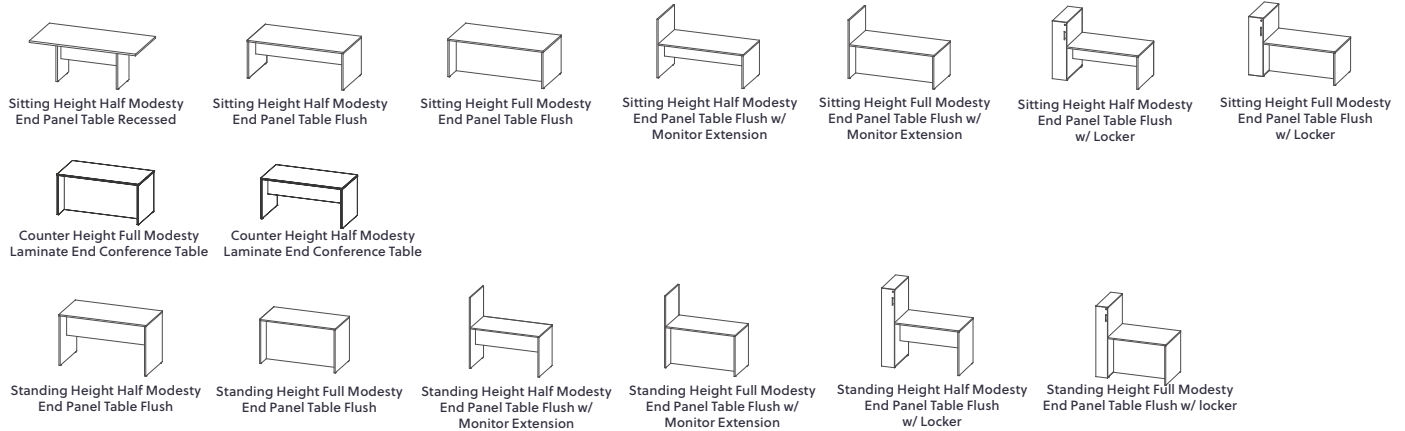

Statement of Line: